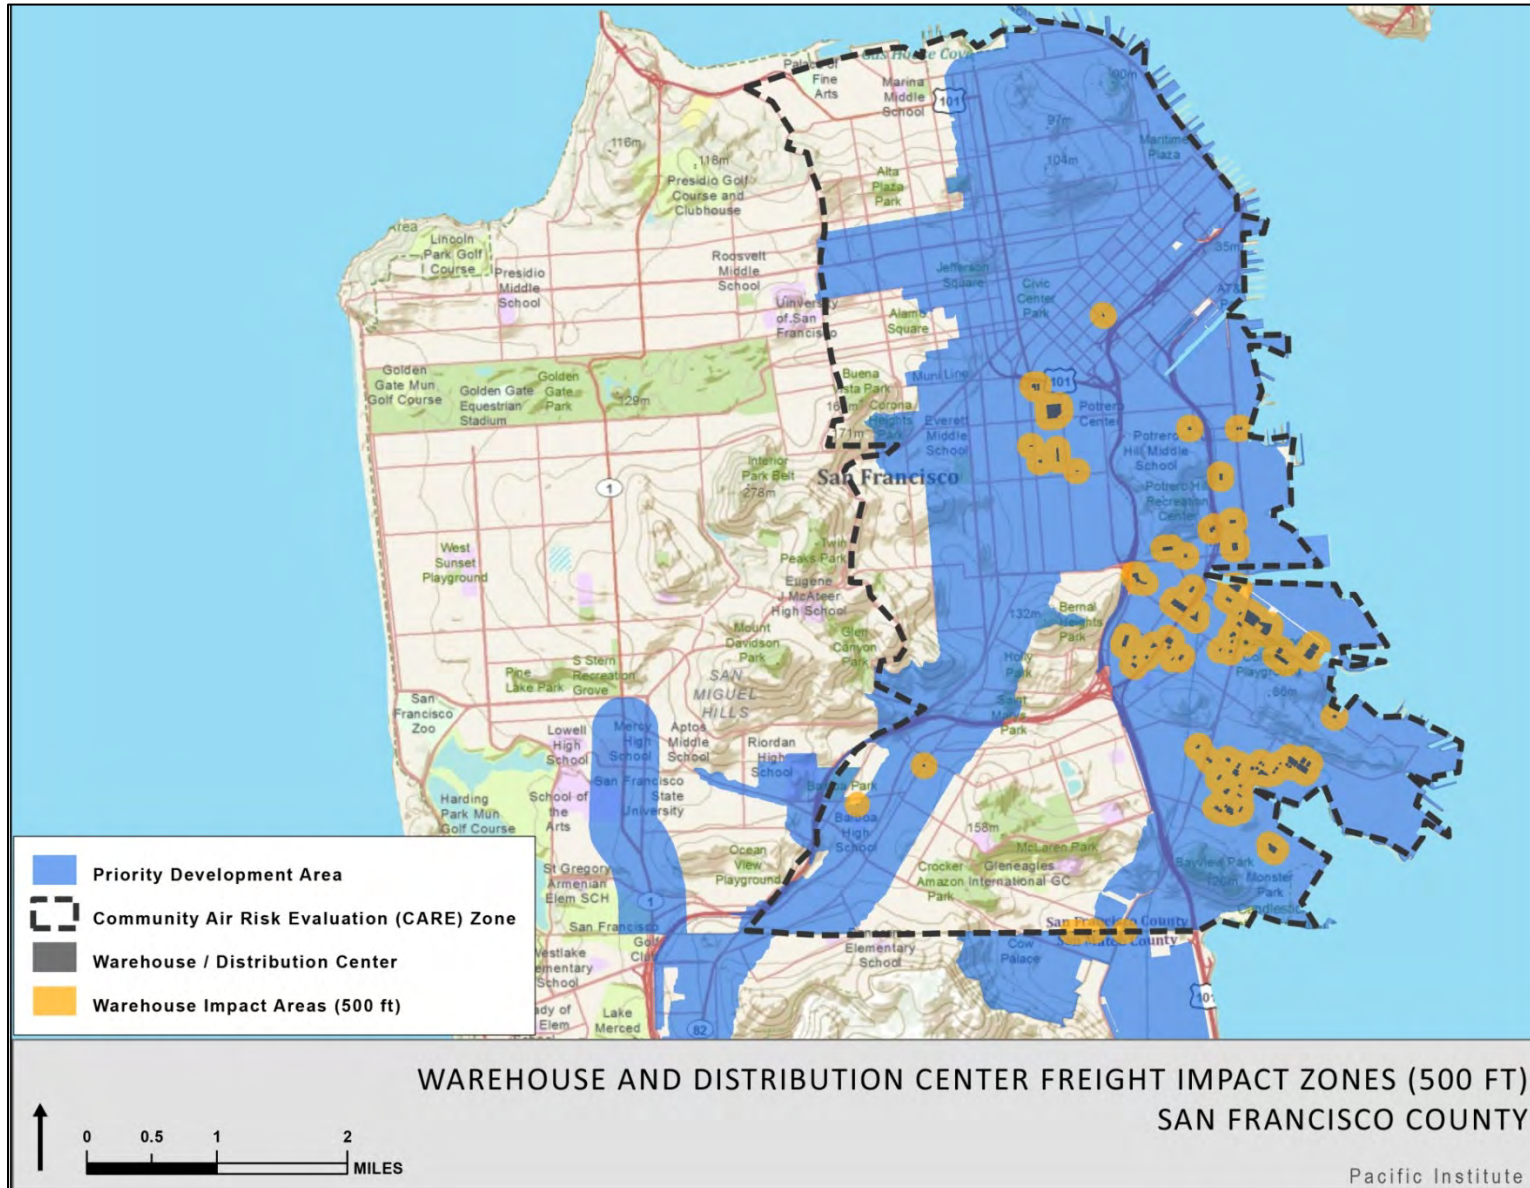

## Appendix E: San Francisco County Maps

### Appendix E1. Priority Development Areas and CARE Communities, San Francisco County

Appendix E2. Freeway Freight Impact Zones (500 ft), San Francisco County

Appendix E3. Freeway Freight Impact Zones (1000 ft), San Francisco County

Appendix E4. Seaport Freight Impact Zones (1500 ft), San Francisco County

Appendix E5. Warehouse and Distribution Center Freight Impact Zones (500 ft), San Francisco County

Appendix E6. Freight Transport Impact Zones (500 ft), San Francisco County

Appendix E7. Freight Transport Impact Zones, Excluding Distribution Centers and Warehouses, San Francisco County